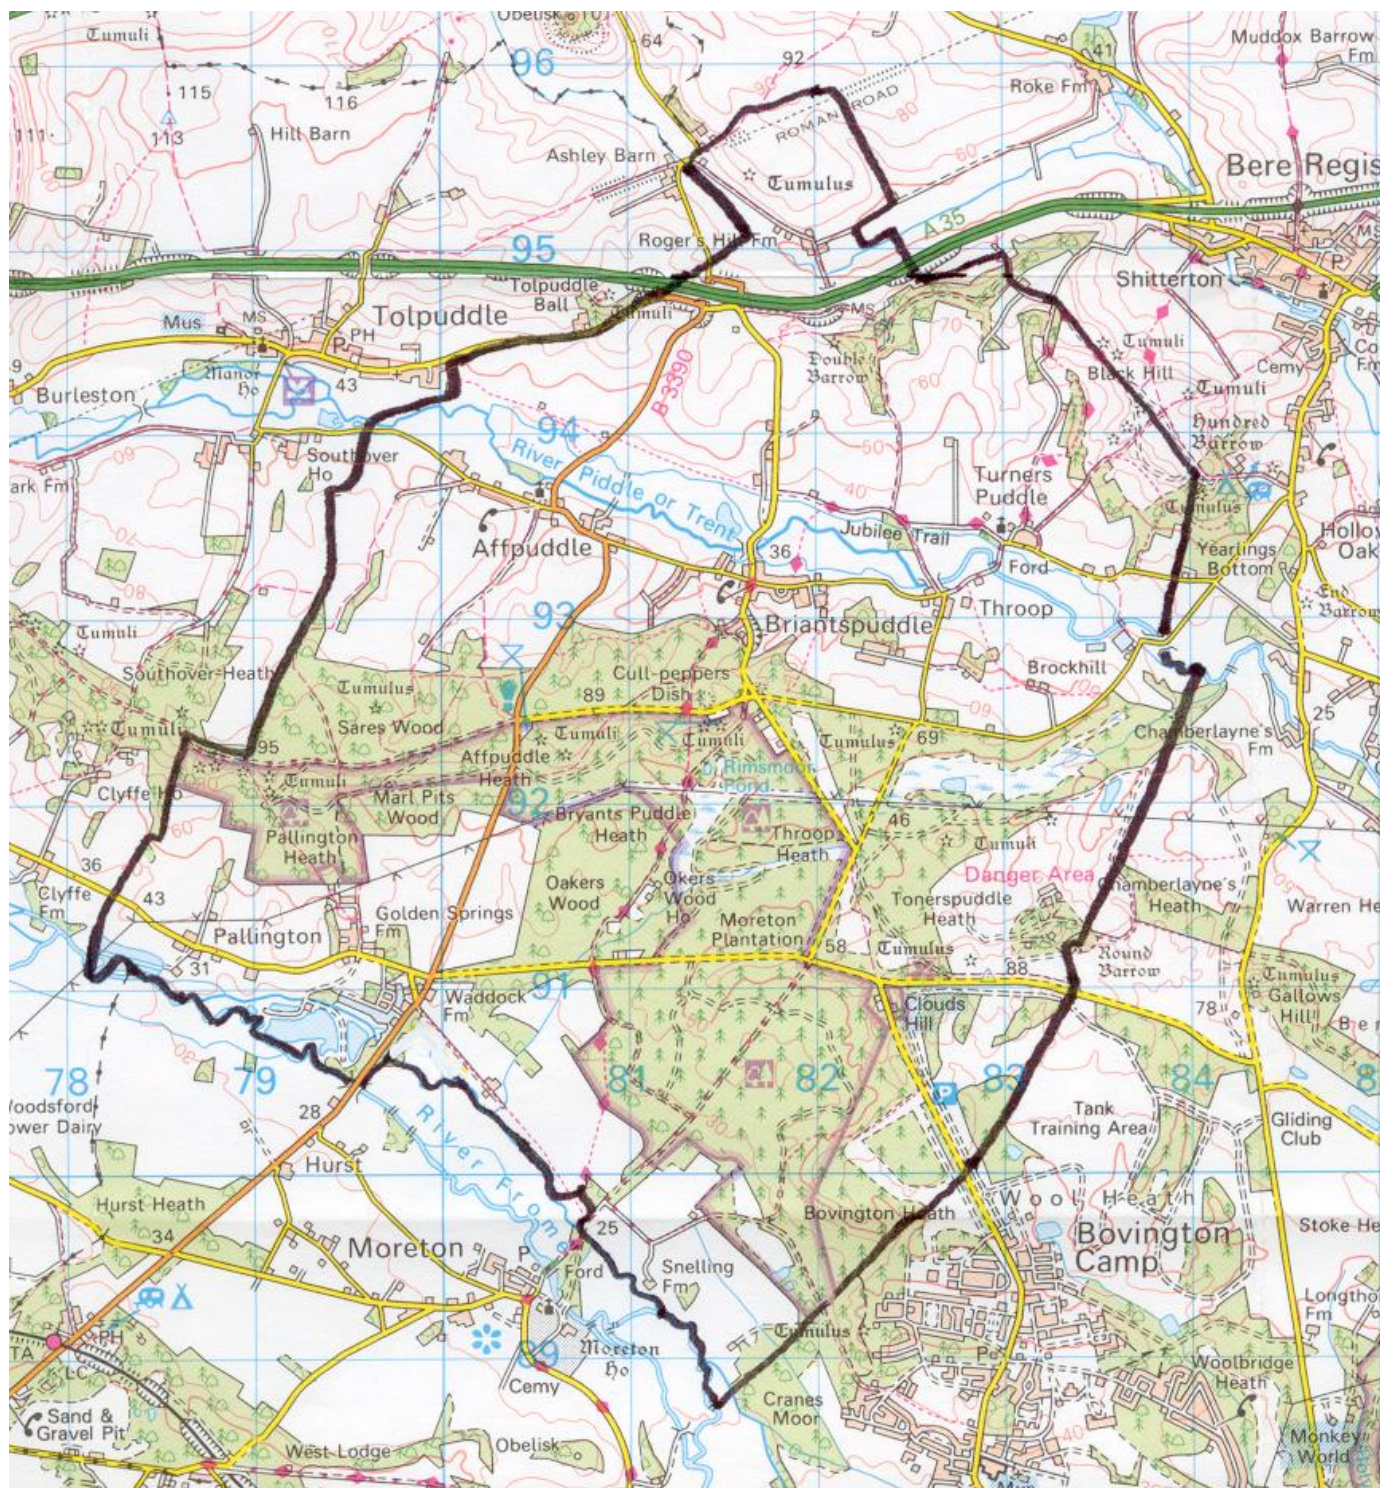

**Parish of Affpuddle and Turnerspuddle, Dorset**

Scale in 1 km squares – 5 km is approx 3 miles

Based on the Ordnance Survey Landranger Map No 194 Edition C1, 2001

*Contains OS data © Crown copyright and database right 2018*