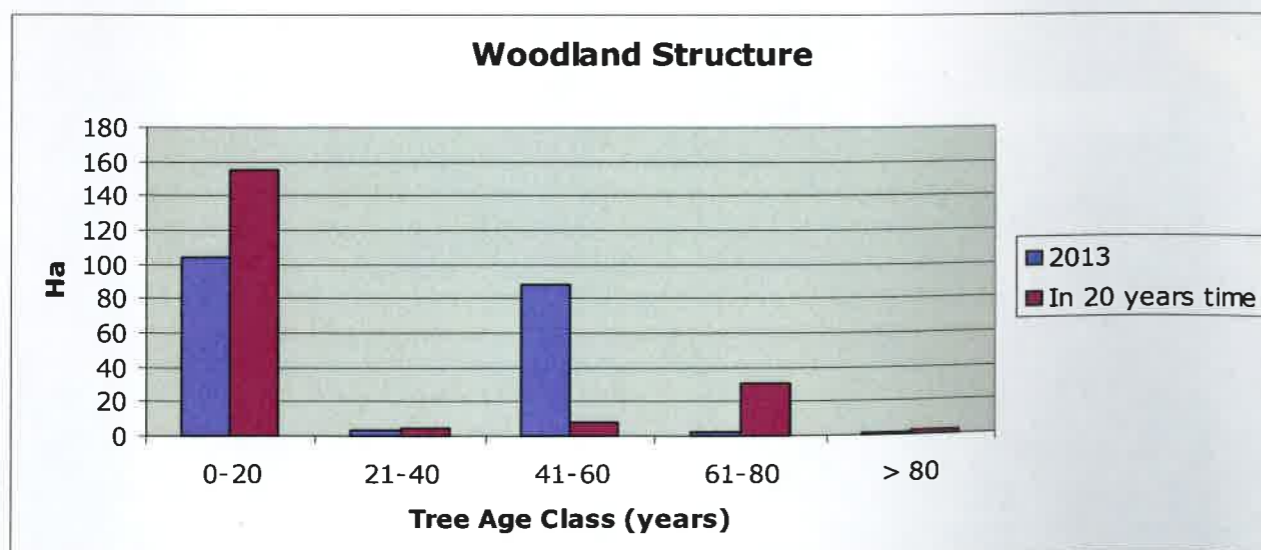

Habitat & Age Structure Statistics
Affpuddle & Moreton

Habitat Type	Present Time (2013)	In 10 Years Time		In 20 Years Time	
	Area (ha)	Area (ha)	Change from Present	Area (ha)	Change from Present
Predominantly Conifer Woodland	263	226	-37	184	-79
Predominantly Broadleaf Woodland	36	32	-4	36	0
Heathland	109	150	41	158	49
Wooded Heath	0	0	0	30	30
Streamsides/Wet Woodland	0	0	0	0	0
Open Water Habitat	0	0	0	0	0
Other Open Space	3	3	0	3	0
Total Land Area	411	411	0	411	0